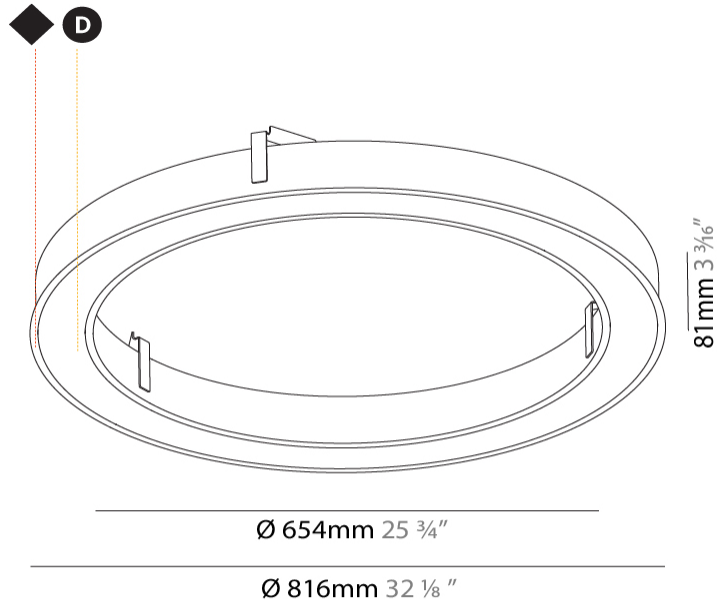

GENERAL

Series: Glorious
 Subseries: Glorious Slim
 Brand: Prolight
 Division: Architectural
 Mounting Type: Recessed
 Mounting Location: Ceiling
 Subcategory: Ambient

PHYSICAL

Shape: Round
 Diameter (mm): 816
 Diameter (in): 32 1/8
 Height (mm): 81
 Height (in): 3 3/16
 Min. Recessing Depth (mm): 120
 Min. Recessing Depth (in): 4 3/4
 Light Distribution: Direct
 Weight (kg): 6.755
 Weight (lbs): 14.89
 Diffuser: [PMMA - Opal or Micro-Prism](#)
 Fixture Finish: [SSR / BKV / CWI / CRY / HAB / UFT / ITA / RUA / FTG / MYG / LOD / PUS / FRO / FUP / KIA / POP / BLS / SPG / MEY / GOH / GUM / CHC / COM / ABZ / JAG / OBR / MOS / ROR](#)
 Fixture Material: Aluminum
 Cut-out Measurements: 807mm / 31 3/4" x 663mm / 26 1/8"

807mm x 663mm
 31 3/4" x 26 1/8"

120mm
 4 3/4"

10 - 30mm
 3/8" - 1 1/8"

PROJECT	_____
TYPE	_____
SPECIFIER	_____
QUANTITY	_____
DATE	_____

GLORIOUS SLIM RECESSED

A35443-

base number	LED Dimming	Color Temperature	Finishes (Diamond)	Diffuser Options
-------------	----------------	----------------------	-----------------------	---------------------

GENERAL

Series: Glorious
Subseries: Glorious Slim
Brand: Prolicht
Division: Architectural
Mounting Type: Recessed
Mounting Location: Ceiling
Subcategory: Ambient

PHYSICAL

Shape: Round
Diameter (mm): 1566
Diameter (in): 61 ⁵ / ₈
Height (mm): 81
Height (in): 3 ³ / ₁₆
Min. Recessing Depth (mm): 120
Min. Recessing Depth (in): 4 ³ / ₄
Light Distribution: Direct
Weight (kg): 14.042
Weight (lbs): 30.96
Diffuser: PMMA - Opal or Micro-Prism
Fixture Finish: SSR / BKV / CWI / CRY / HAB / UFT / ITA / RUA / FTG / MYG / LOD / PUS / FRO / FUP / KIA / POP / BLS / SPG / MEY / GOH / GUM / CHC / COM / ABZ / JAG / OBR / MOS / ROR
Fixture Material: Aluminum